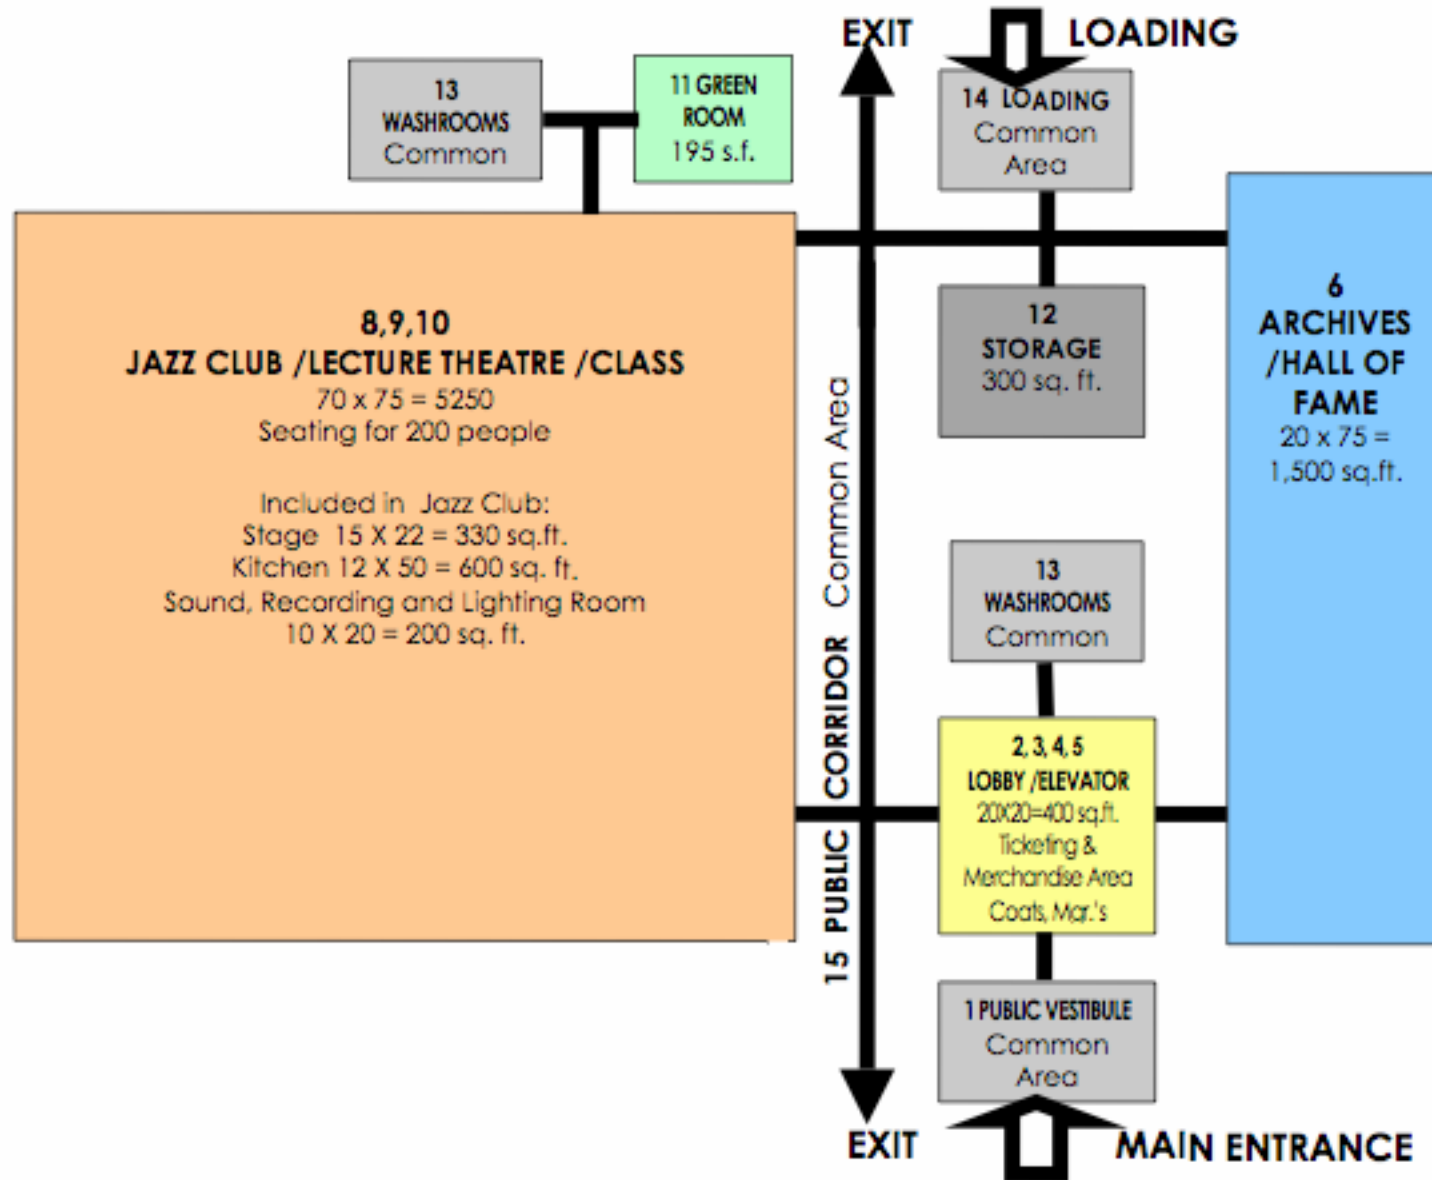

# FLOW DIAGRAM

Prototype Jazz Performance and Education Centre, Toronto /Prepared by **OKUN CONSULTING**/April 04, 2008 1/1

SCALE IN FEET